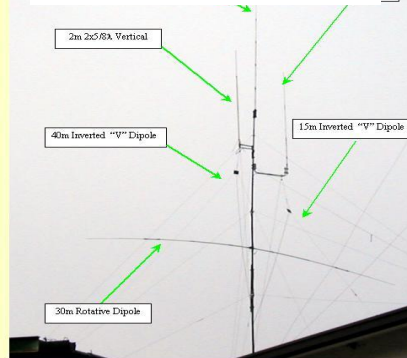

IZ3DVW / Beacon

MUNARO MASSIMO

Via Chiesetta , 7 JN55VF
35043 Monselice (PD) Italy
iz3dvw@libero.it

Tx Antenne at
beacon site